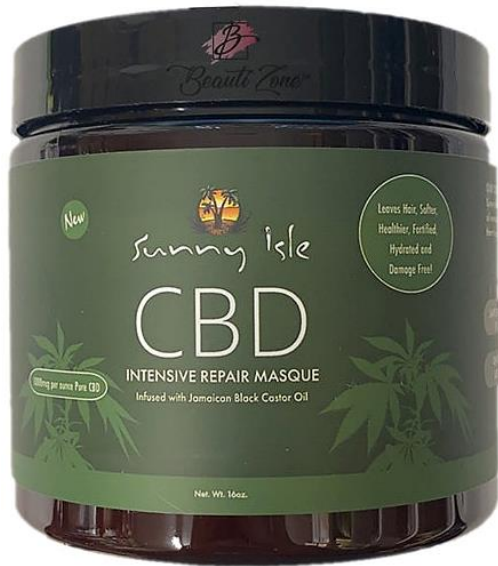

SUNNYC01
CBD INTENSIVE REPAIR
MASQUE
16OZ