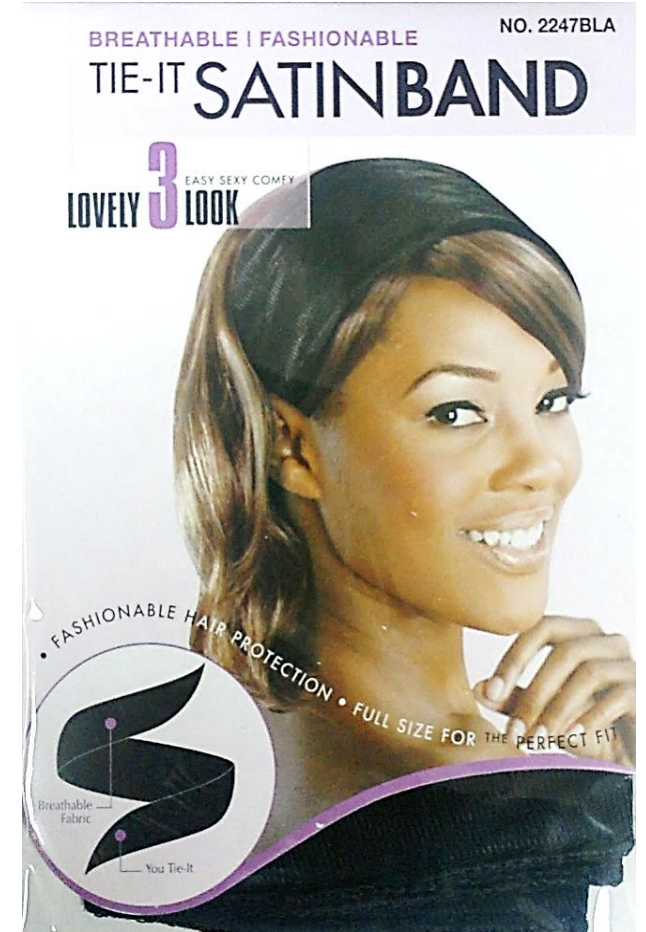

CAP2247

MAGIC BREATHABLE
TIE-IT SATIN BAND
(1X12pcs PACK)