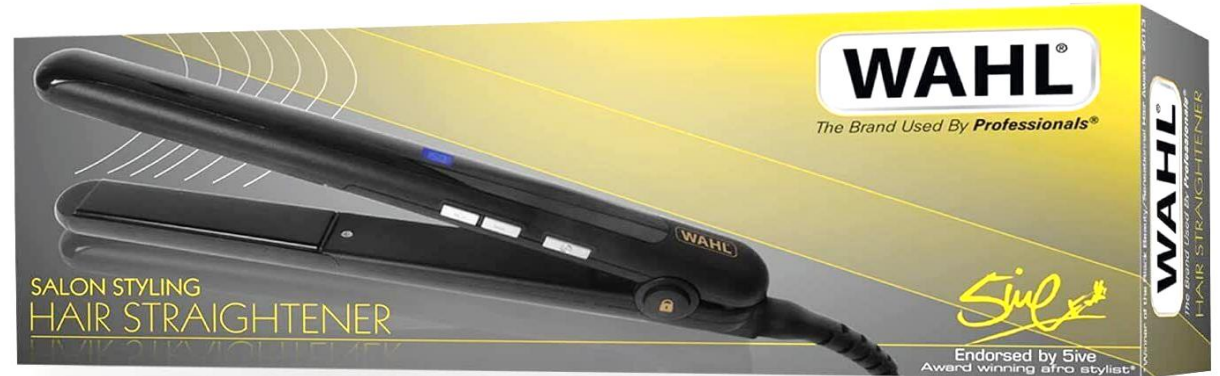

WAHLHS02
HAIR STRAIGHTENER #ZX866