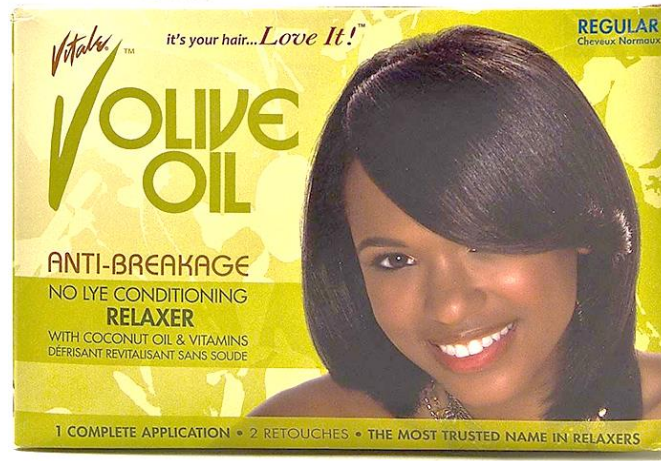

Vitals V OLIVE OIL

VIT01
VITALE OLIVE OIL
RELAXER KIT
REGULAR