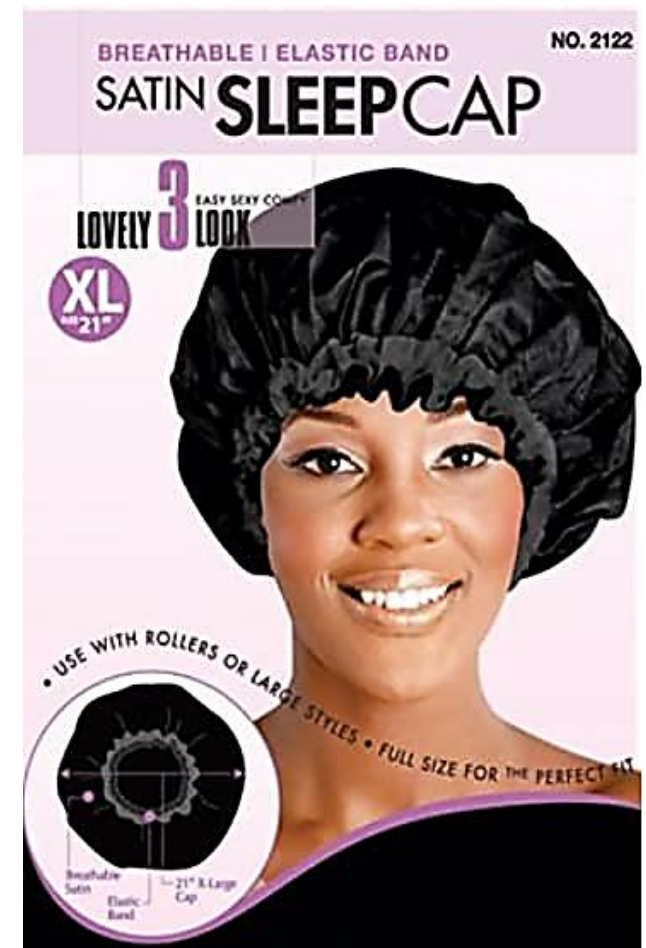

**CAP2085**

MAGIC RESPONSE  
TIE IT SATIN WRAP  
(1X12pcs PACK)

**CAP2092**

MAGIC HEAT-LOCK  
CONDITIONING CAP  
(1X12pcs PACK)

**CAP2122**

MAGIC BREATHABLE  
SATIN SLEEP CAP  
(1X12pcs PACK)

**CAP2122A**

MAGIC BREATHABLE  
SATIN SLEEP CAP ASSORTED  
(1X12pcs PACK)