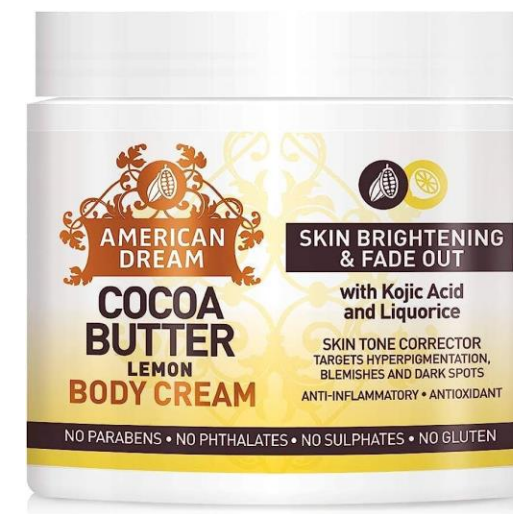

**ABU11**  
Ultimate Jamaican  
Black Castor  
Stimulating Growth Oil  
118ml

# AMERICAN DREAM

CREATING BEAUTIFUL HAIR SINCE 1980

AD02

Cocoa Butter Cream 500ml

AD02A

Cocoa Butter Lemon 500ml

AD03

Cocoa Butter Lavender 500ml

AD01

4 In 1 Maxi Super Hair Cream

AD04

Cocoa Butter KOJIC Lemon 500ml

# AMERICAN DREAM

CREATING BEAUTIFUL HAIR SINCE 1980

**AD05**

**Cocoa Butter Cream Aloe Vera**  
**500ml**

**AD06**

**Cocoa Butter Cream Papaya**  
**500ml**