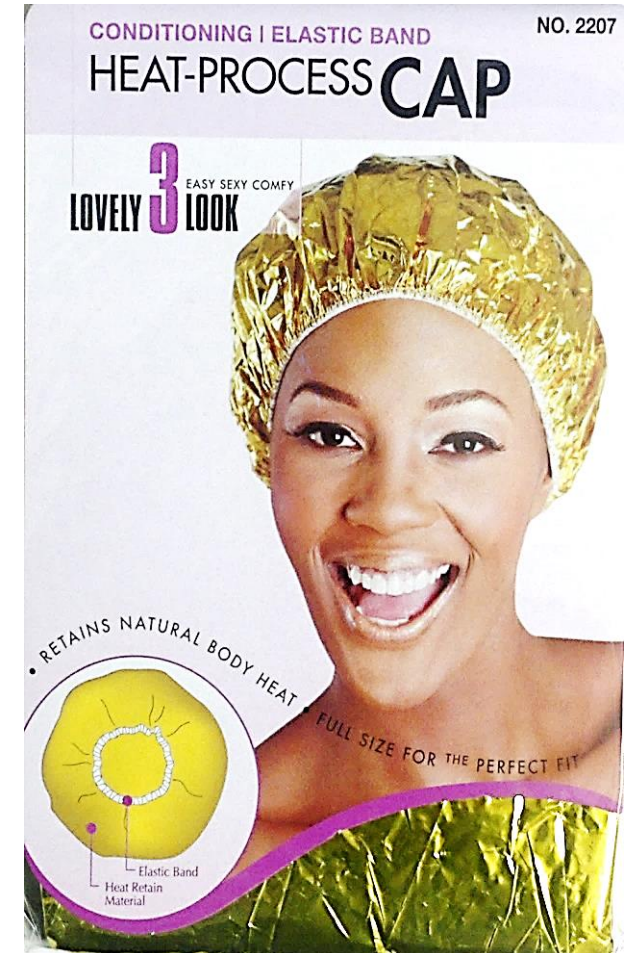

CAP2207

MAGIC CONDITIONING
HEAT-PROCESS CAP
(1X12pcs PACK)