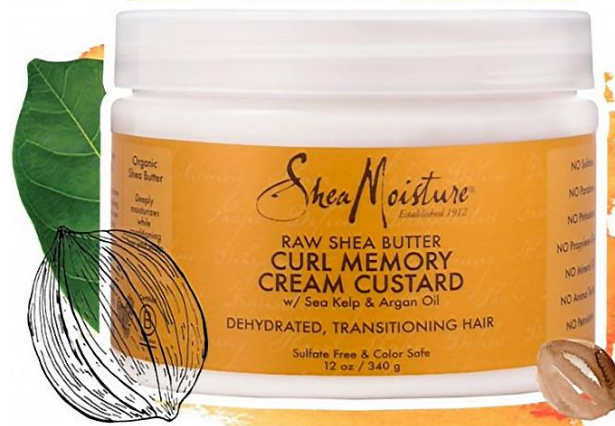

## **SMRS03**

RAW SHEA BUTTER  
CURL MEMORY CREAM  
CUSTARD 12oz