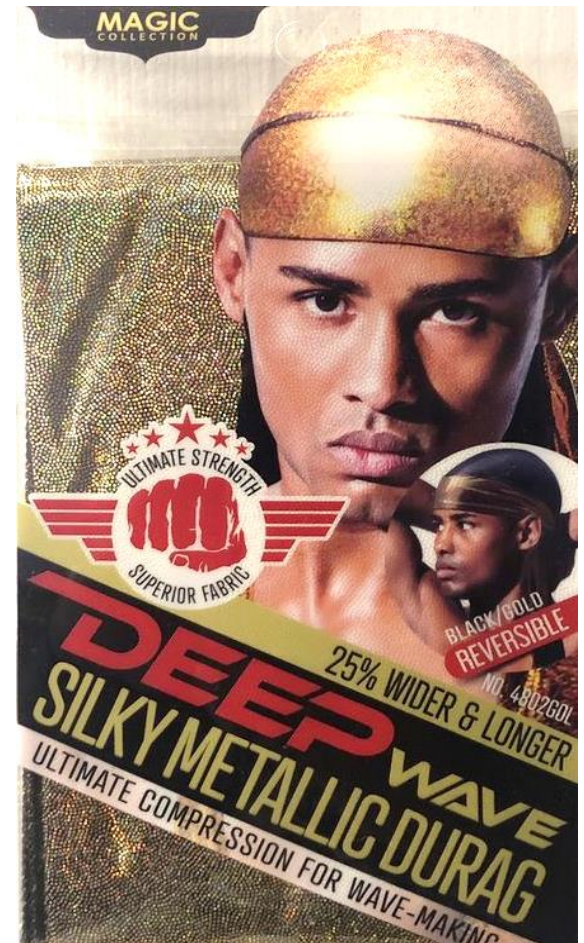

CAP4802G

MAGIC DEEP WAVE

SILKY METALLIC DURAG GOLD
(1X12pcs PACK)