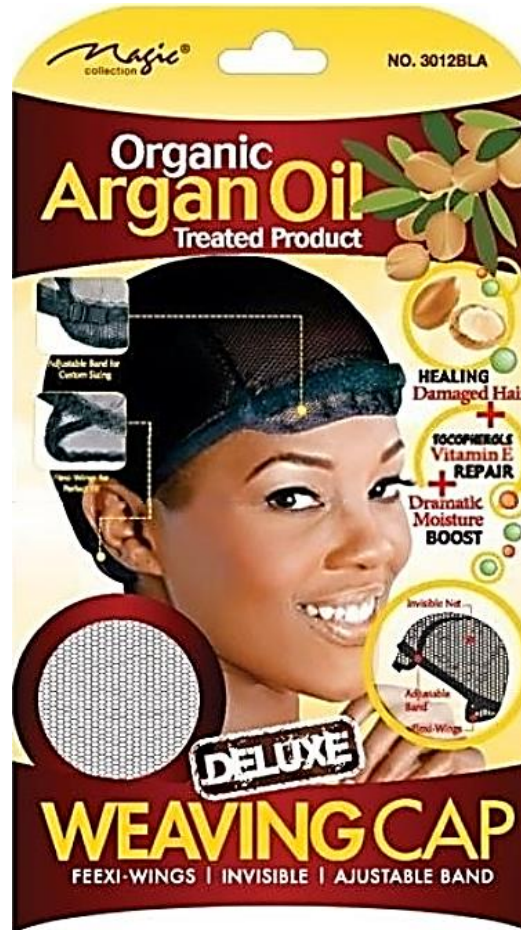

CAPARG3012

MAGIC ORGANIC ARGAN OIL
FLEXI-WINGS WEAVING CAP
(1X12pcs PACK)