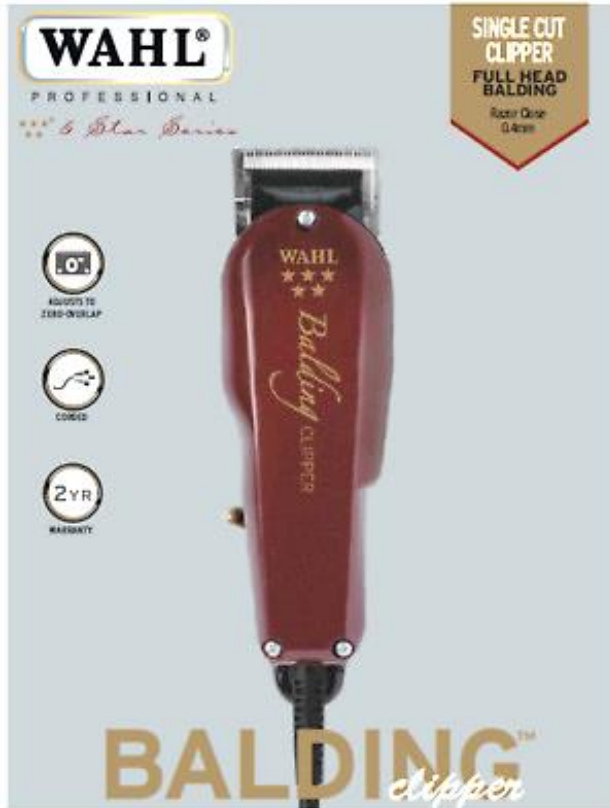

WAHLC01
CLIPPER BALDING
5 STAR
#8110-830