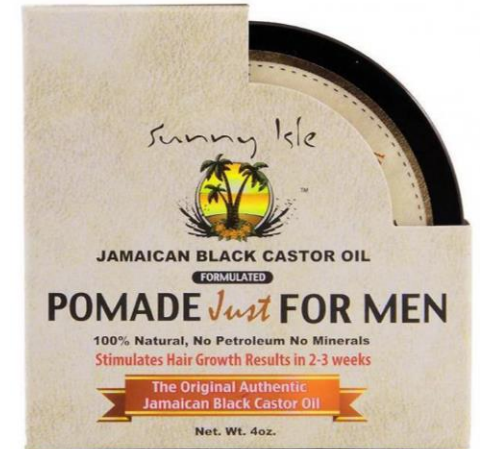

SUNNYM04
JBCO
POMADE FOR MEN
4OZ