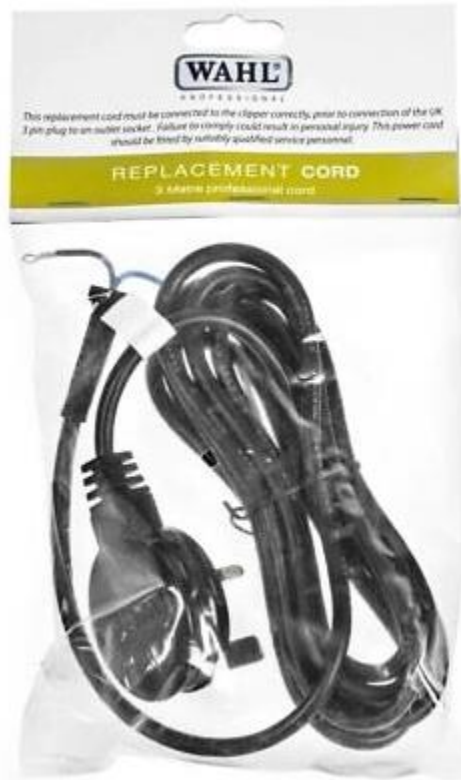

WAHL16
REPLACEMENT CORD
3 METRE
#1646-801