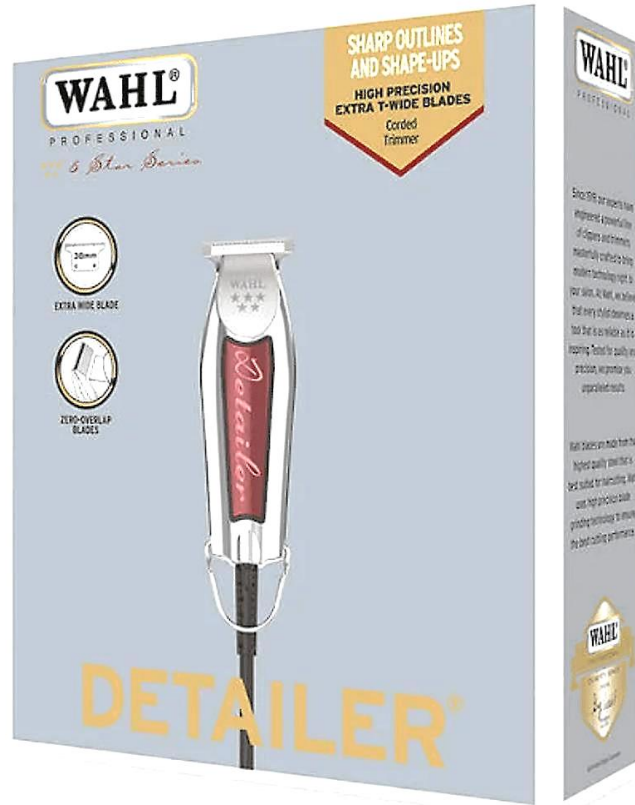

WAHLT05
TRIMMER STERLING 2
CORDLESS
#8086-830

WAHLT02

TRIMMER DETAILER
CORDED 5 STAR
#8081-833