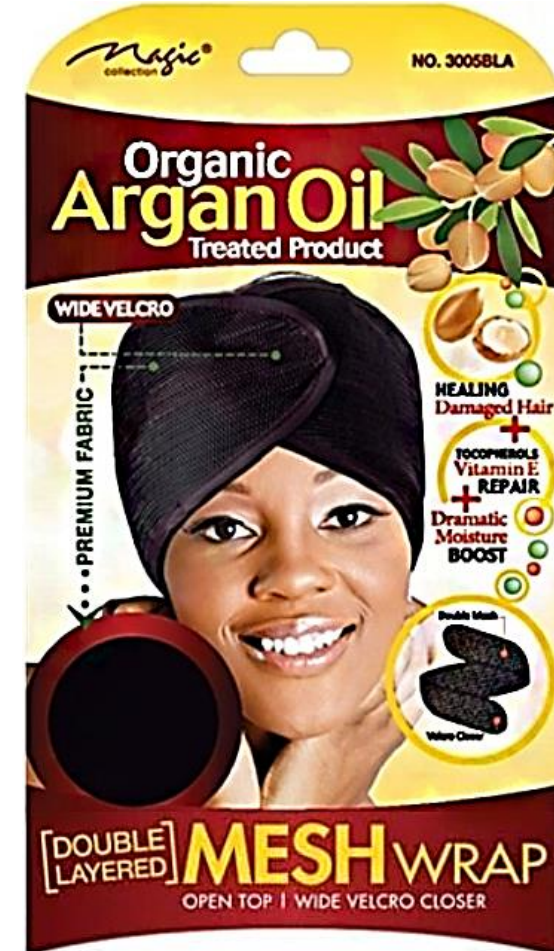

CAPARG3005

MAGIC ORGANIC ARGAN OIL
DOUBLE-LAYERED MESH WRAP
(1X12pcs PACK)