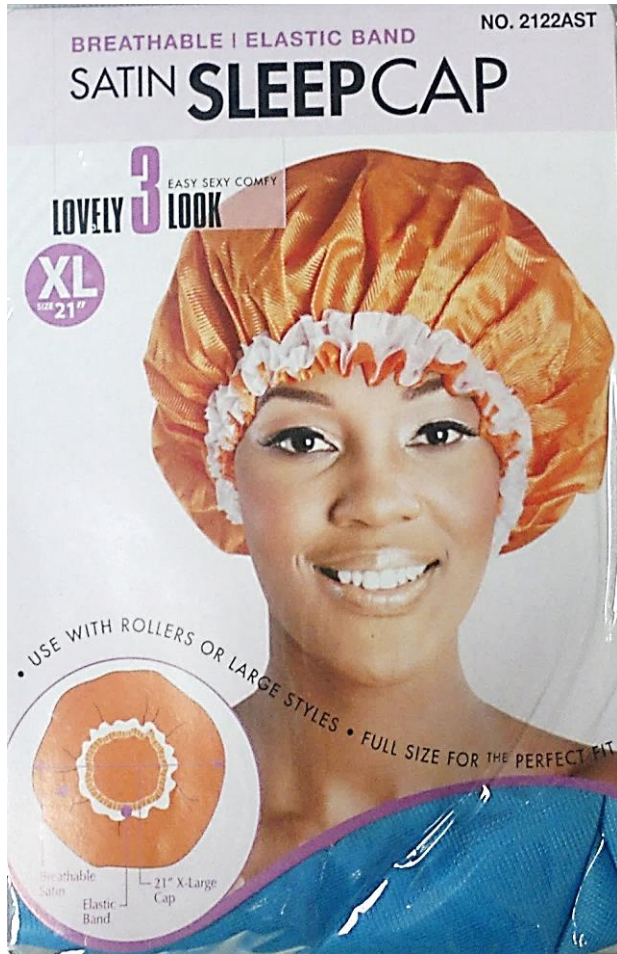

**CAP2085**

MAGIC RESPONSE  
TIE IT SATIN WRAP  
(1X12pcs PACK)

**CAP2092**

MAGIC HEAT-LOCK  
CONDITIONING CAP  
(1X12pcs PACK)

**CAP2122**

MAGIC BREATHABLE  
SATIN SLEEP CAP  
(1X12pcs PACK)

**CAP2122A**

MAGIC BREATHABLE  
SATIN SLEEP CAP ASSORTED  
(1X12pcs PACK)