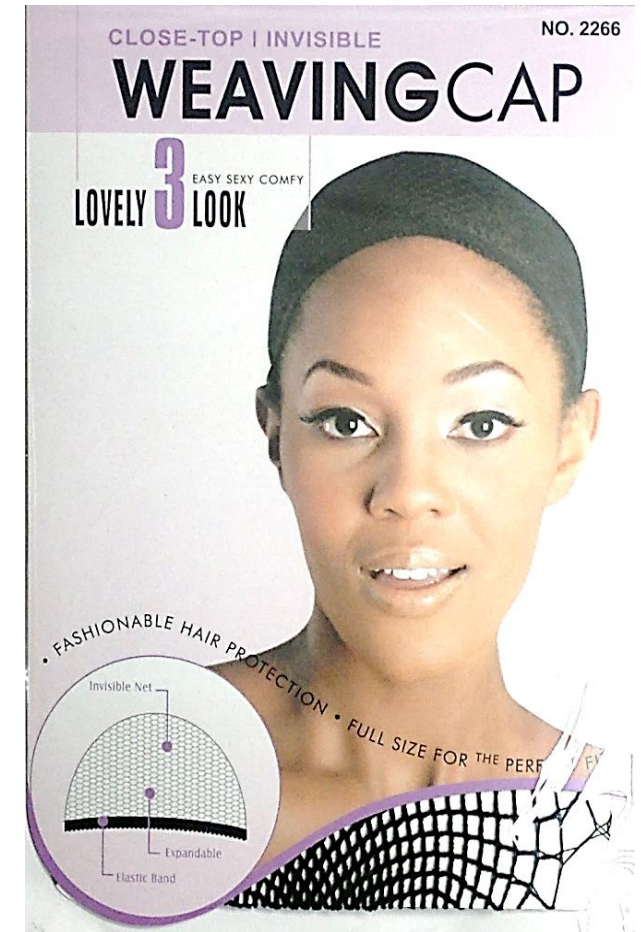

CAP2266

MAGIC CLOSE-TOP
WEAVING CAP
(1X12pcs PACK)