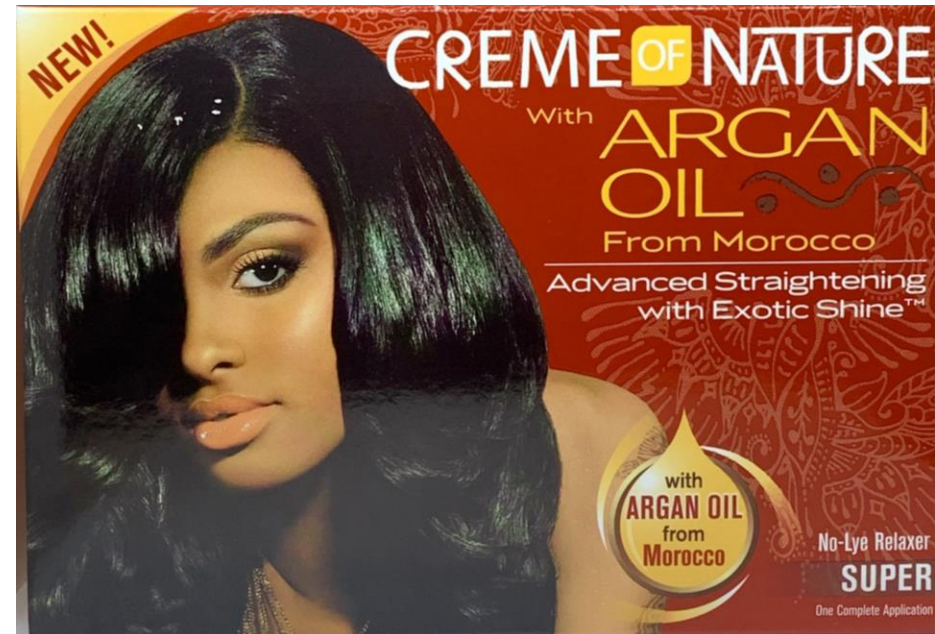

CONA08
Argan Oil
Relaxer Kit Super