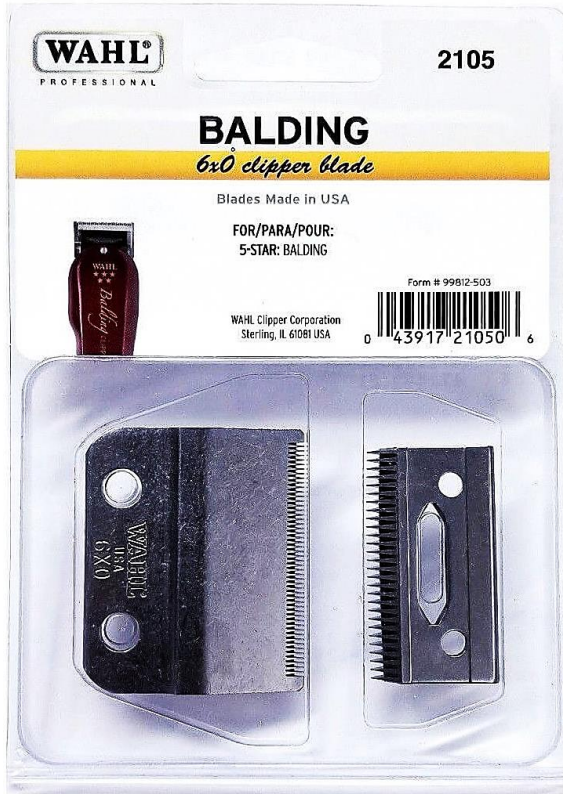

WAHLB03
BLADE FOR BALDING
CLIPPER
#2105