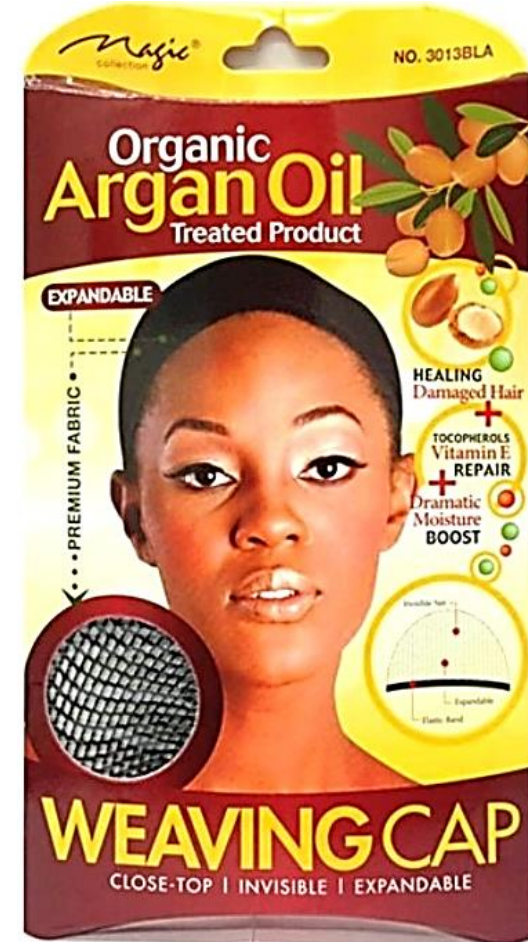

CAPARG3013

MAGIC ORGANIC ARGAN OIL
CLOSE-TOP WEAVING CAP
(1X12pcs PACK)