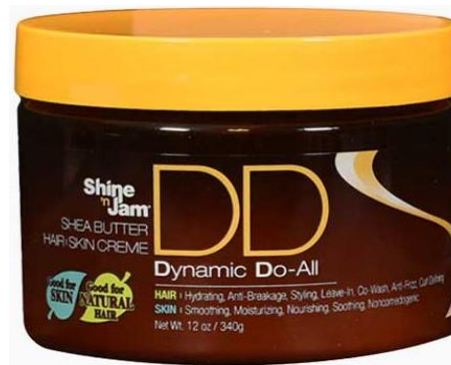

# SHINE N JAM

**SJ05**  
**SHINE N JAM**  
**MAGIC FINGER**  
**MOUSSE 12oz**

**SJ06**  
**SHINE N JAM**  
**FLAXSEED STYLER**  
**8oz**

**SJ07**  
**SHINE N JAM SHEA**  
**BUTTER DD HAIR &**  
**SKIN CREAM 8oz**