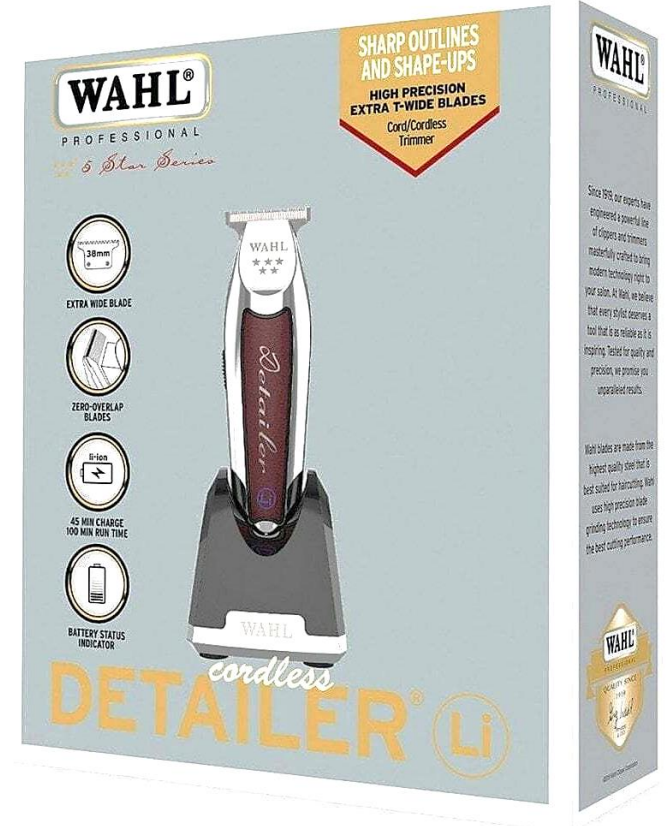

WAHLT03

TRIMMER DETAILER LI
CORDLESS 5 STAR
#8171-830