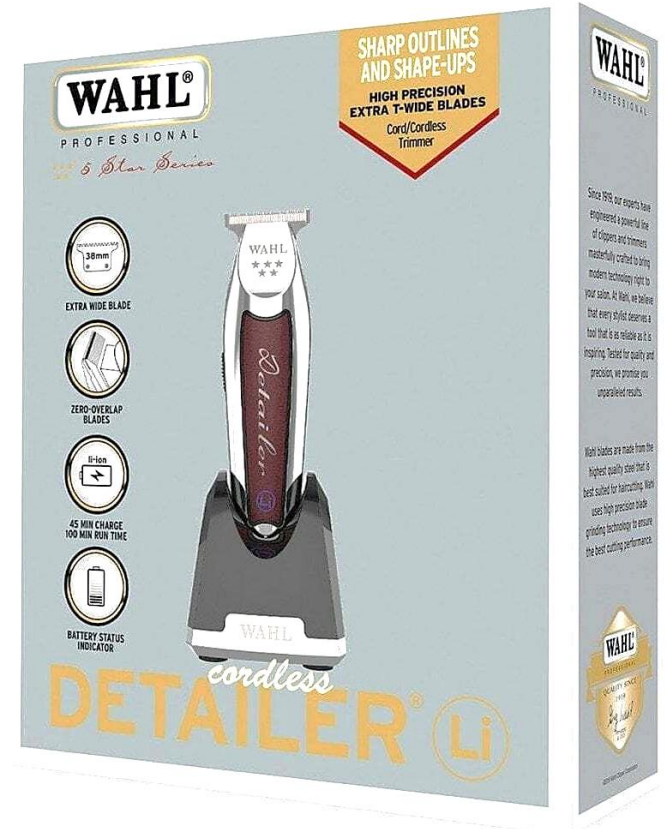

**WAHLHS02**  
HAIR STRAIGHTENER #ZX866

- WAHLHS03 WAHL HAIR STRAIGHTENER PRO GLIDE ROSE GOLD**
- WAHLHS04 WAHL HAIR STRAIGHTENER PRO GLIDE PINK SHIMMER**
- WAHLHS05 WAHL HAIR STRAIGHTENER PRO GLIDE SPEARMINT**
- WAHLHS06 WAHL HAIR STRAIGHTENER PRO GLIDE PURPLE**
- WAHLHS07 WAHL HAIR STRAIGHTENER PRO GLIDE PINK ORCHID**

**WAHLT01**  
**TRIMMER BATTERY**  
**BUMP PREVENT**  
**#9906-4017**

**WAHLT02**  
**TRIMMER DETAILER**  
**CORDED 5 STAR**  
**#8081-833**

**WAHLT03**  
**TRIMMER DETAILER LI**  
**CORDLESS 5 STAR**  
**#8171-830**