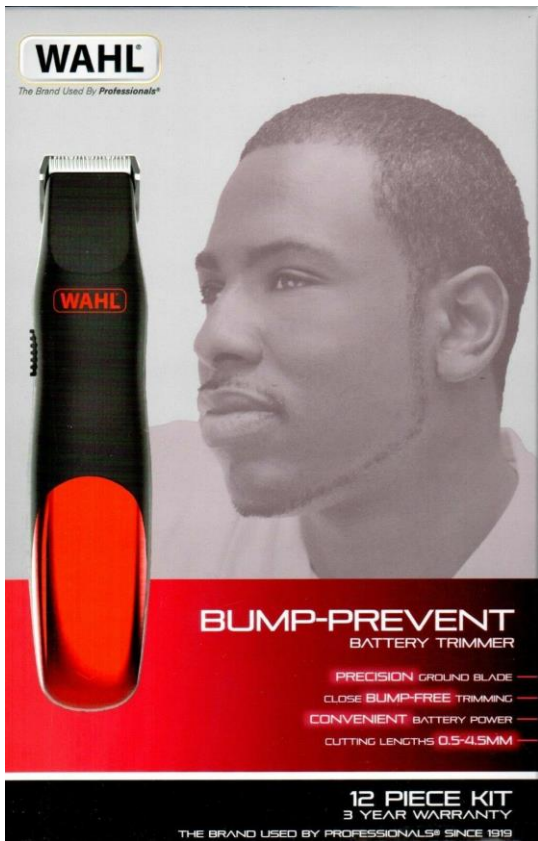

WAHLT01
TRIMMER BATTERY
BUMP PREVENT
#9906-4017