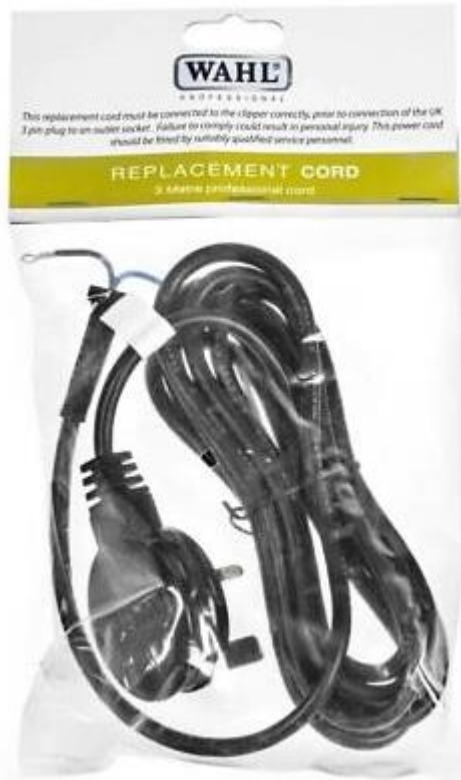

# WAHL POWERPIK ATTACHMENTS

**WAHL02**  
AFRO ONE PIK COMB  
ATTACHMENT BOX  
#ZX989

**WAHL03**  
AFRO PIK COMB  
ATTACHMENT 1 RING  
#ZX471

**WAHL04**  
AFRO PIK COMB  
ATTACHMENT 2  
RINGS #ZX858

**WAHL05**  
 CHARGER STAND FOR  
 CORDLESS CLIPPER  
 #3801-117

**WAHL07**  
 WAHL PREMIUM  
 CUTTING GUIDES  
 #3421-800

**WAHL09**  
 RECHARGEABLE BEARD  
 TRIMMER WITH BEARD  
 OIL #9865-805W

**WAHL10**  
**STUBBLE TRIMMER**  
 LITHIUM #WM8541-805X

**WAHL11**  
**FACE & BODY HAIR REMOVER**  
 #5604-1317

**WAHL12**  
**RECHARGEABLE BEARD TRIMMER WITH BEARD OIL**  
 #9865-805W

**WAHL13**  
 SHAVER FINALE  
 REPLACEMENT FOIL  
 #7043-100

**WAHL14**  
 SHAVER FINALE LITHIUM  
 #8164-831

**WAHL15**  
 BEARD STRAIGHTENER  
 #ZY086X

**WAHL16**  
**REPLACEMENT CORD**  
**3 METRE**  
**#1646-801**

**WAHL17**  
**WAHL SHAVER KIT**  
**VANISH 5 STAR LI**  
**#8173-830**

**WAHLB01**  
**BLADE FOR**  
**SUPER TAPER**  
**#1006-400**

**WAHLB02**  
**BLADE FOR**  
**STERLING 2/BULLET**  
**#2068-800**