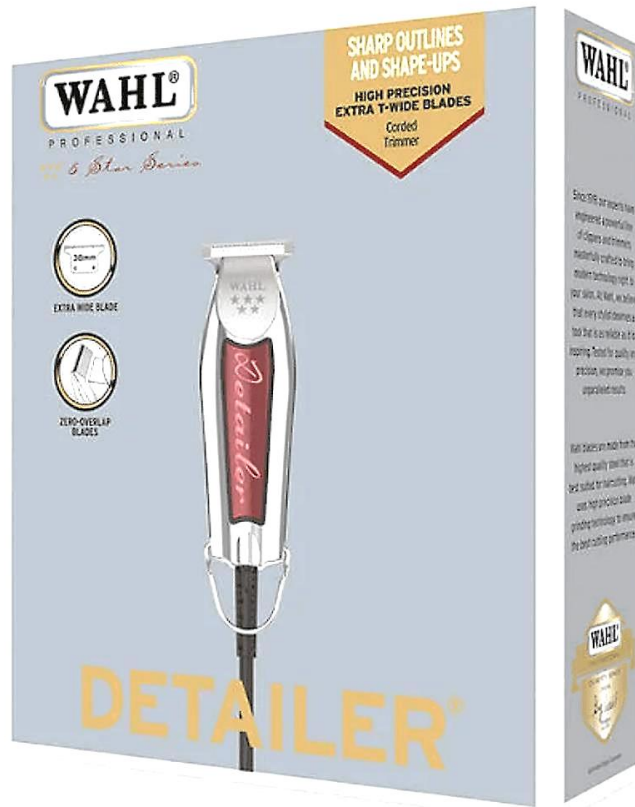

**WAHLHS02**  
HAIR STRAIGHTENER #ZX866

- WAHLHS03 WAHL HAIR STRAIGHTENER PRO GLIDE ROSE GOLD**
- WAHLHS04 WAHL HAIR STRAIGHTENER PRO GLIDE PINK SHIMMER**
- WAHLHS05 WAHL HAIR STRAIGHTENER PRO GLIDE SPEARMINT**
- WAHLHS06 WAHL HAIR STRAIGHTENER PRO GLIDE PURPLE**
- WAHLHS07 WAHL HAIR STRAIGHTENER PRO GLIDE PINK ORCHID**

**WAHLT01**  
**TRIMMER BATTERY**  
**BUMP PREVENT**  
**#9906-4017**

**WAHLT02**  
**TRIMMER DETAILER**  
**CORDED 5 STAR**  
**#8081-833**

**WAHLT03**  
**TRIMMER DETAILER LI**  
**CORDLESS 5 STAR**  
**#8171-830**