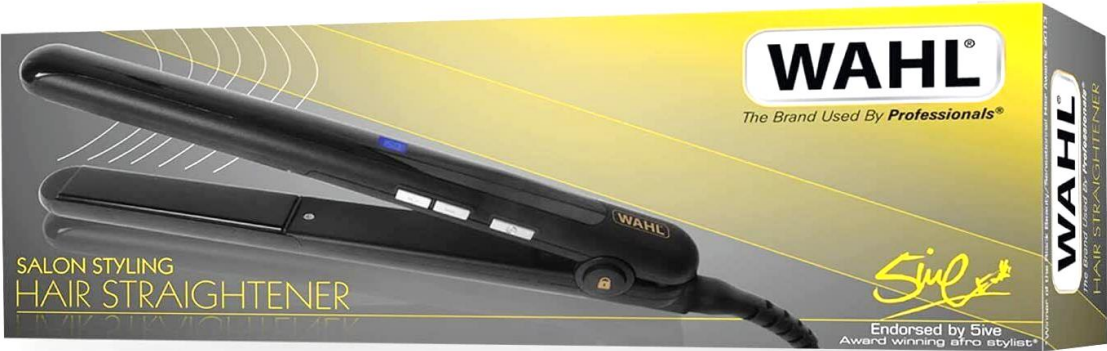

WAHLHS02
HAIR STRAIGHTENER #ZX866