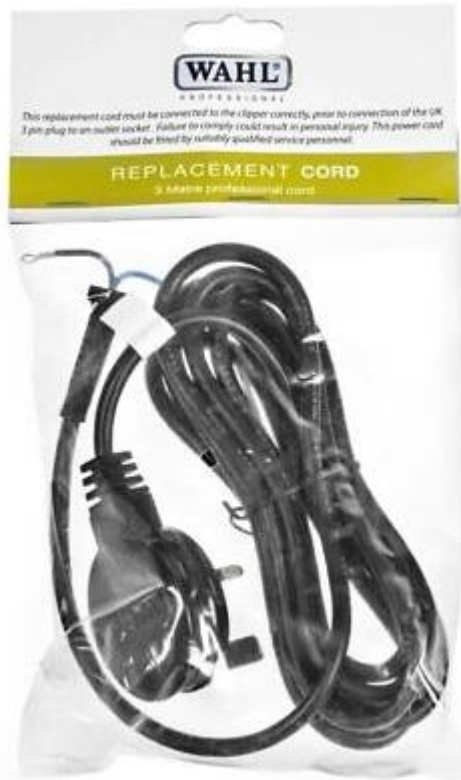

CHARGER STAND FOR
CORDLESS CLIPPER
#3801-117

WAHL07

WAHL PREMIUM
CUTTING GUIDES
#3421-800

WAHL09

RECHARGEABLE BEARD
TRIMMER WITH BEARD
OIL #9865-805W

WAHL10

STUBBLE TRIMMER
LITHIUM #WM8541-
805X

WAHL11

FACE & BODY HAIR
REMOVER
#5604-1317

WAHL12

RECHARGEABLE BEARD
TRIMMER WITH BEARD
OIL #9865-805W

WAHL13
SHAVER FINALE
REPLACEMENT FOIL
#7043-100

WAHL14
SHAVER FINALE
LITHIUM
#8164-831

WAHL15
BEARD STRAIGHTENER
#ZY086X

WAHL16
REPLACEMENT CORD
3 METRE
#1646-801

WAHL17
WAHL SHAVER KIT
VANISH 5 STAR LI
#8173-830

WAHLB01
 BLADE FOR
 SUPER TAPER
 #1006-400

WAHLB02
 BLADE FOR STERLING
 2/BULLET
 #2068-800

WAHLB03
 BLADE FOR BALDING
 CLIPPER
 #2105