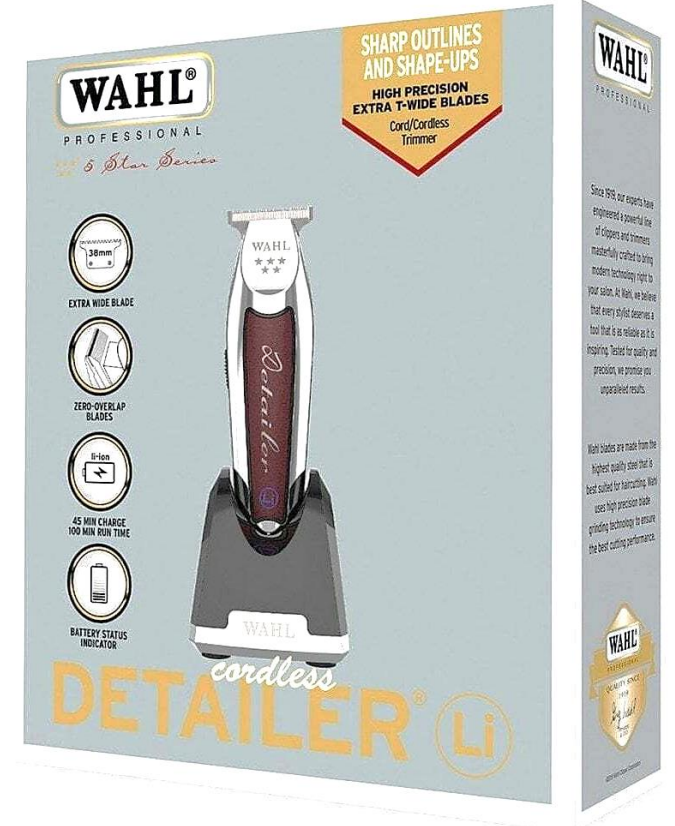

WAHLT03

TRIMMER DETAILER LI
CORDLESS 5 STAR
#8171-830