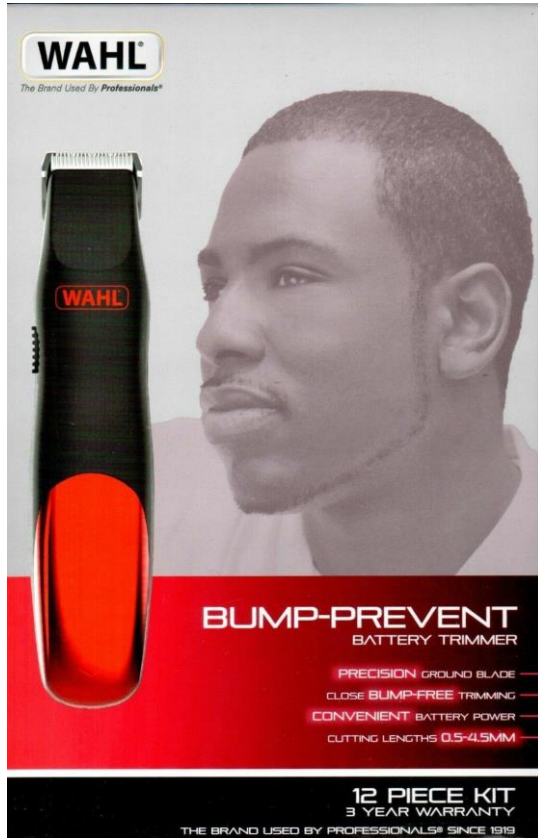

WAHLHD09

WAHL HAIR DRYER POWDERDRY

BLACK, PINK

ZX720/ZX751

WAHLHS01
WAHL
HAIR STRAIGHTENING COMB
#ZX698

WAHLHS02
HAIR STRAIGHTENER #ZX866

WAHLT01

TRIMMER BATTERY
BUMP PREVENT
#9906-4017