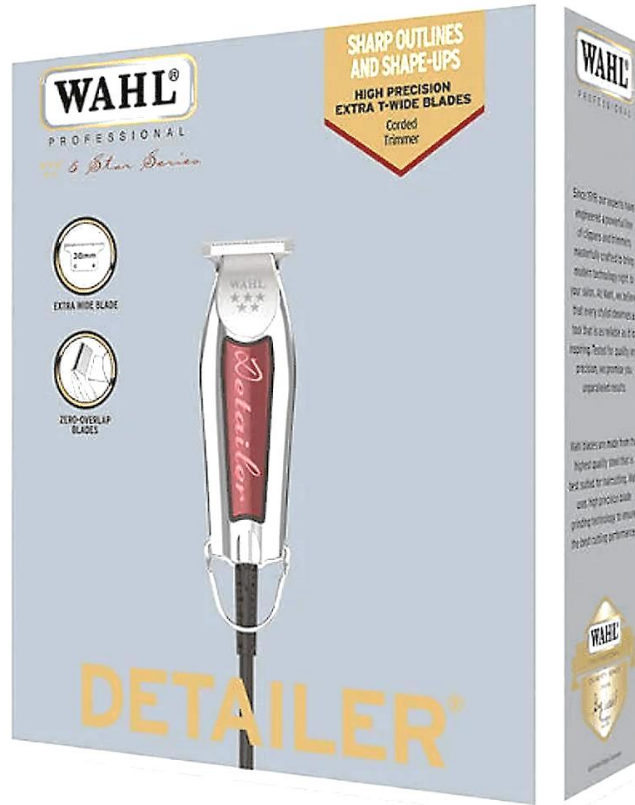

WAHLT02

TRIMMER DETAILER
CORDED 5 STAR
#8081-833