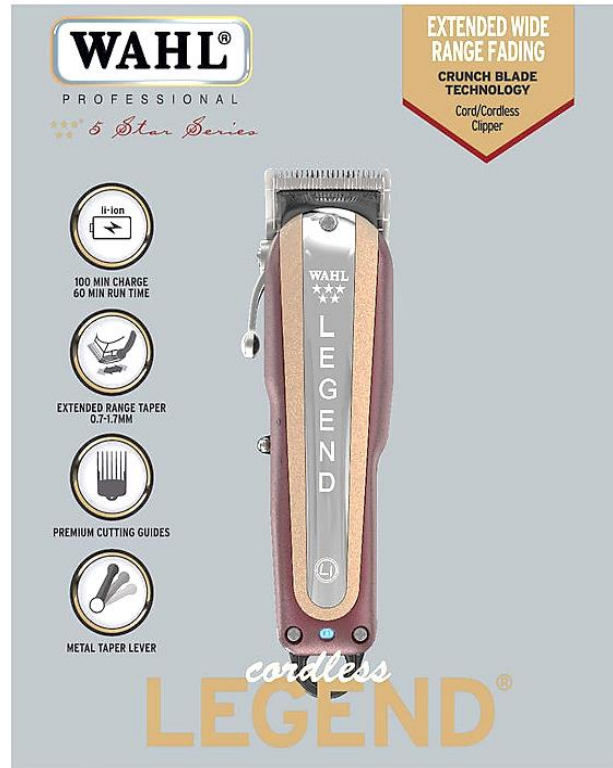

WAHLB04
 BLADE FOR SENIOR &
 MAGIC CLIPPER
 #2191

WAHLB05
 BLADE FOR DETAILER
 EXTRA WIDE
 #2215-1101

WAHLC01
 CLIPPER BALDING
 5 STAR
 #8110-830

WAHLC02
 CLIPPER BALDFADER
 PLUS
 #79111-802

WAHLC03
 CLIPPER
 FADE PRO
 #79111-803

WAHLC04
 CLIPPER HOMECUT
 #9155-2217X

WAHLC05
 CLIPPER LEGEND
 5 STAR CORDLESS
 #8594-830

WAHLC06
 CLIPPER LEGEND
 5 STAR CORDED
 #8147-830

WAHLC07

CLIPPER MAGIC
5 STAR CORDED
#8451-830

WAHLC08

CLIPPER MAGIC
5 STAR CORDLESS
#8148-830