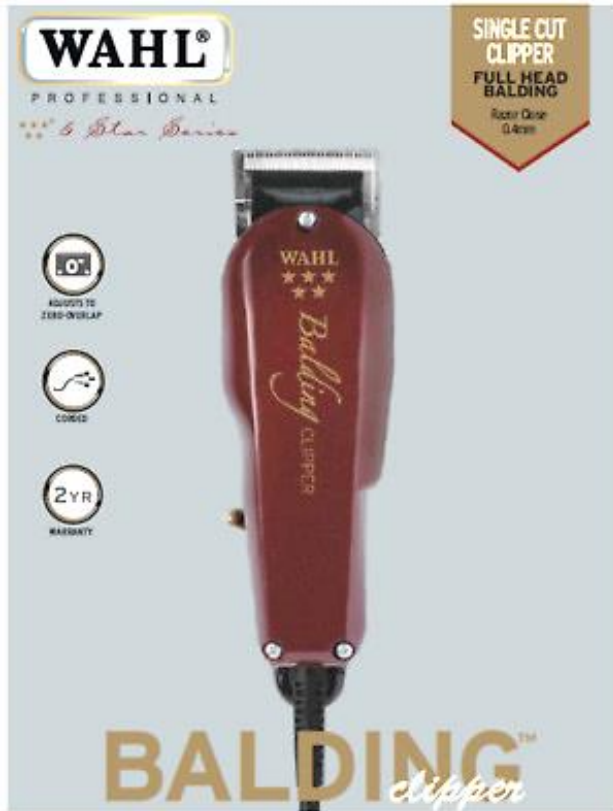

WAHL16
REPLACEMENT CORD
3 METRE
#1646-801

WAHL17
WAHL SHAVER KIT
VANISH 5 STAR LI
#8173-830

WAHLB01
 BLADE FOR
 SUPER TAPER
 #1006-400

WAHLB02
 BLADE FOR STERLING
 2/BULLET
 #2068-800

WAHLB03
 BLADE FOR BALDING
 CLIPPER
 #2105

WAHLB04
 BLADE FOR SENIOR &
 MAGIC CLIPPER
 #2191

WAHLB05
 BLADE FOR DETAILER
 EXTRA WIDE
 #2215-1101

WAHLC01
 CLIPPER BALDING
 5 STAR
 #8110-830

WAHLC02
 CLIPPER BALDFADER
 PLUS
 #79111-802

WAHLC03
 CLIPPER
 FADE PRO
 #79111-803

WAHLC04
 CLIPPER HOMECUT
 #9155-2217X

WAHLC05
 CLIPPER LEGEND
 5 STAR CORDLESS
 #8594-830

WAHLC06
 CLIPPER LEGEND
 5 STAR CORDED
 #8147-830

WAHLC07

CLIPPER MAGIC
5 STAR CORDED
#8451-830

WAHLC08

CLIPPER MAGIC
5 STAR CORDLESS
#8148-830